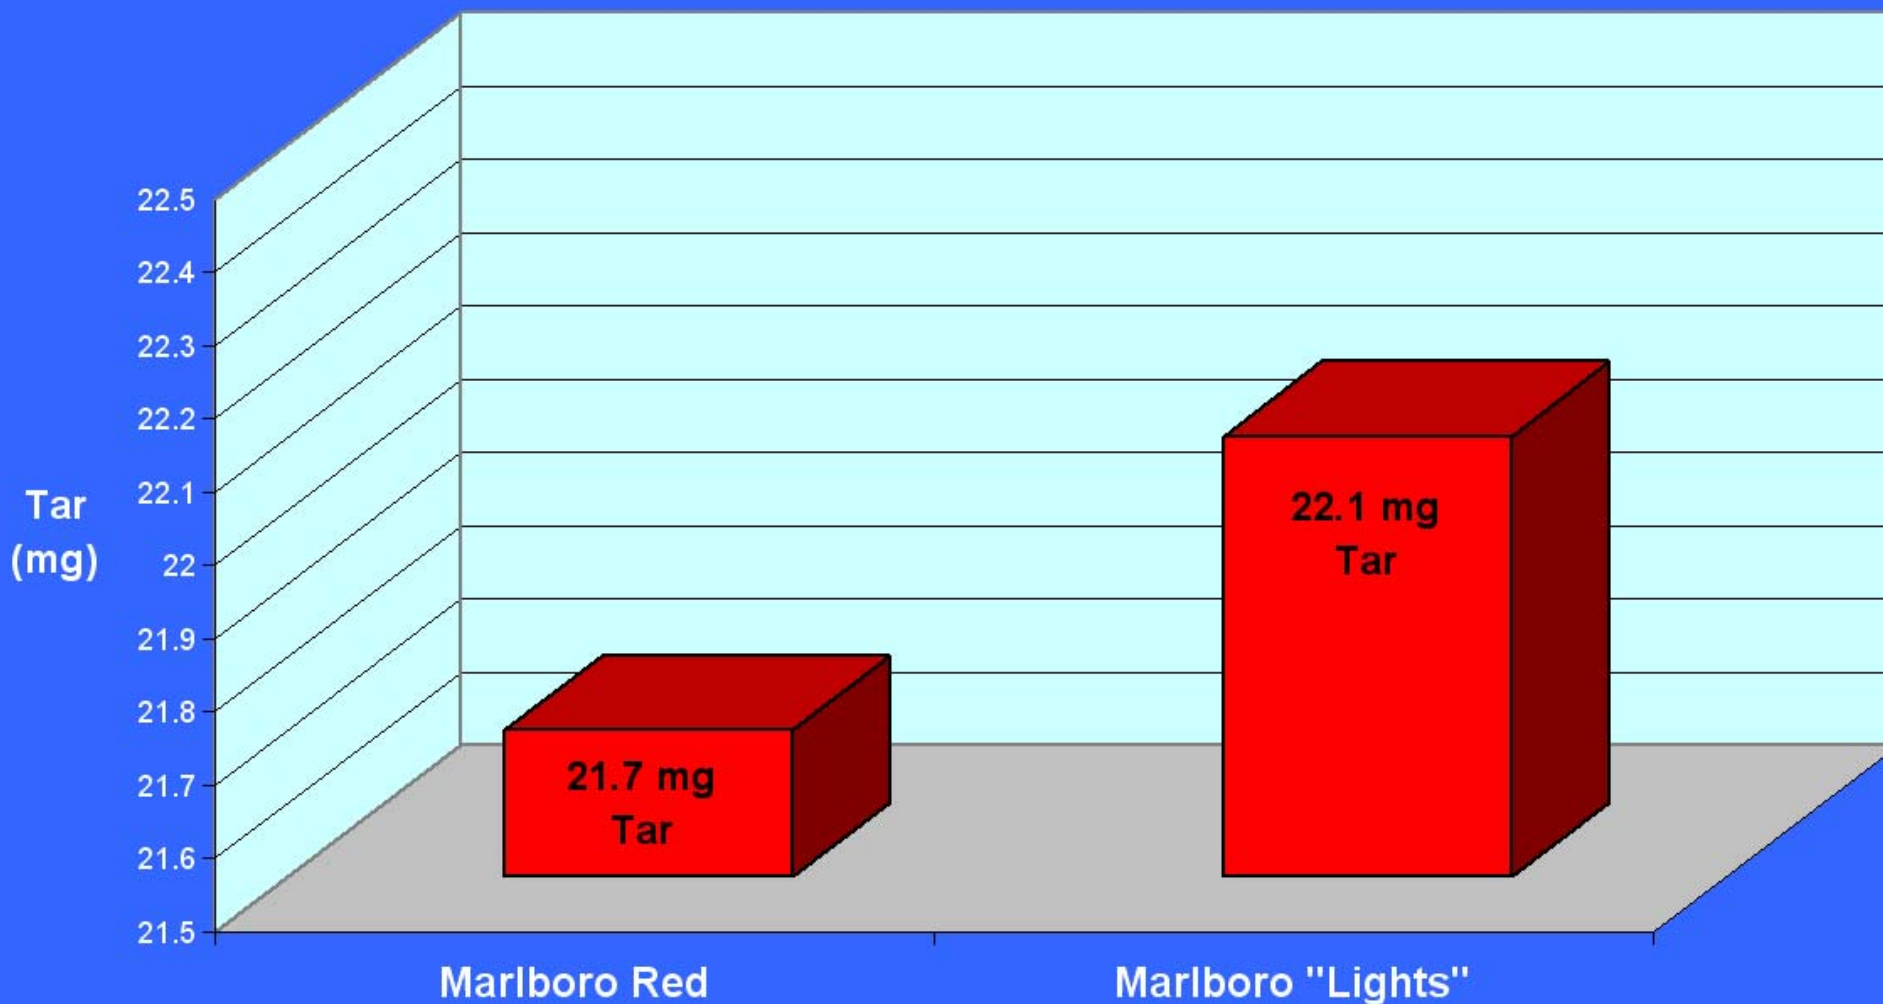

# Philip Morris Internal Memo shows Marlboro Smokers get More Tar After Switching to Marlboro "Lights"

Source: Philip Morris U.S.A. Inter-Office Correspondence (1975) to Mr. Leo F. Meyer from Barbro Goodman